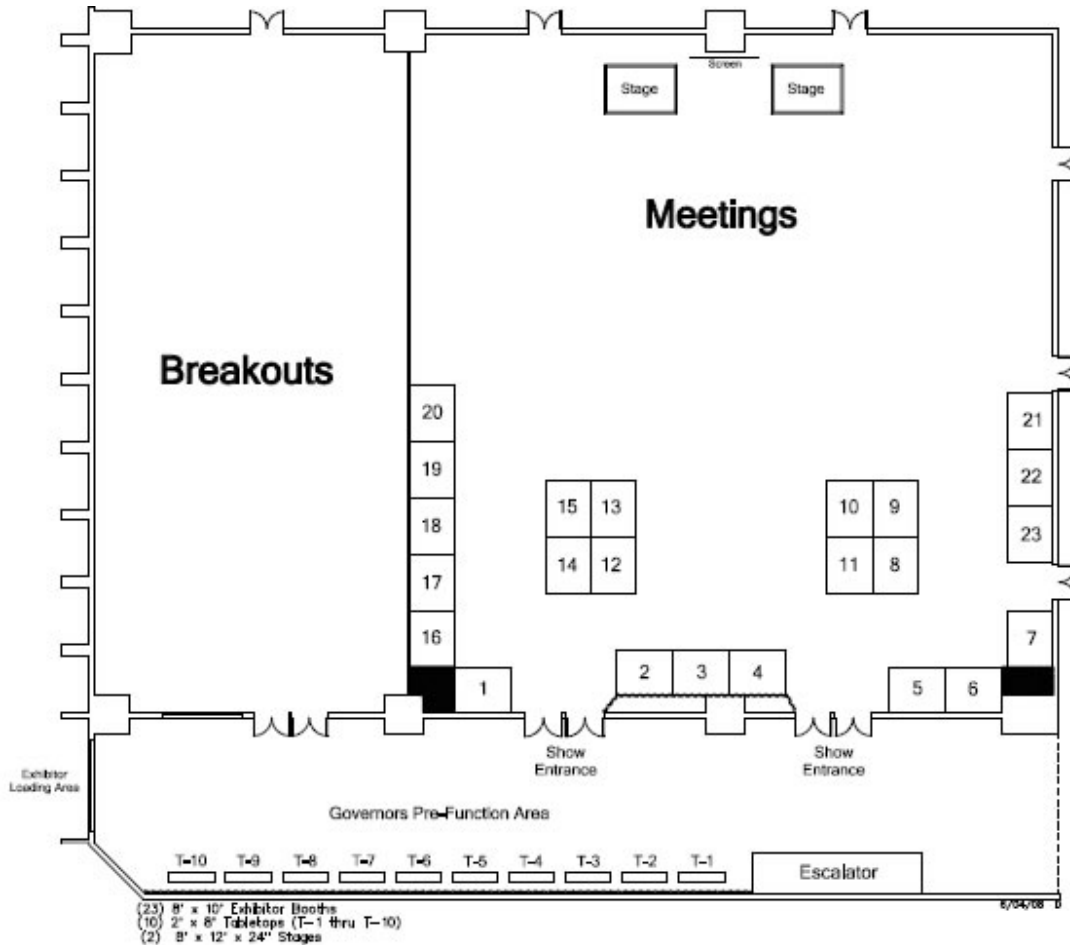

Exhibit Booth Layout and Designations
 Governors Hall – Grand Traverse Resort

Exhibitor Designations

Booth #	Exhibitor
1.	Maerz/KFS
2.	Alstom Power Inc.
3.	Refratechnik, North America
4.	Kiln Flame Systems
5.	Irondale Industrial Contractors